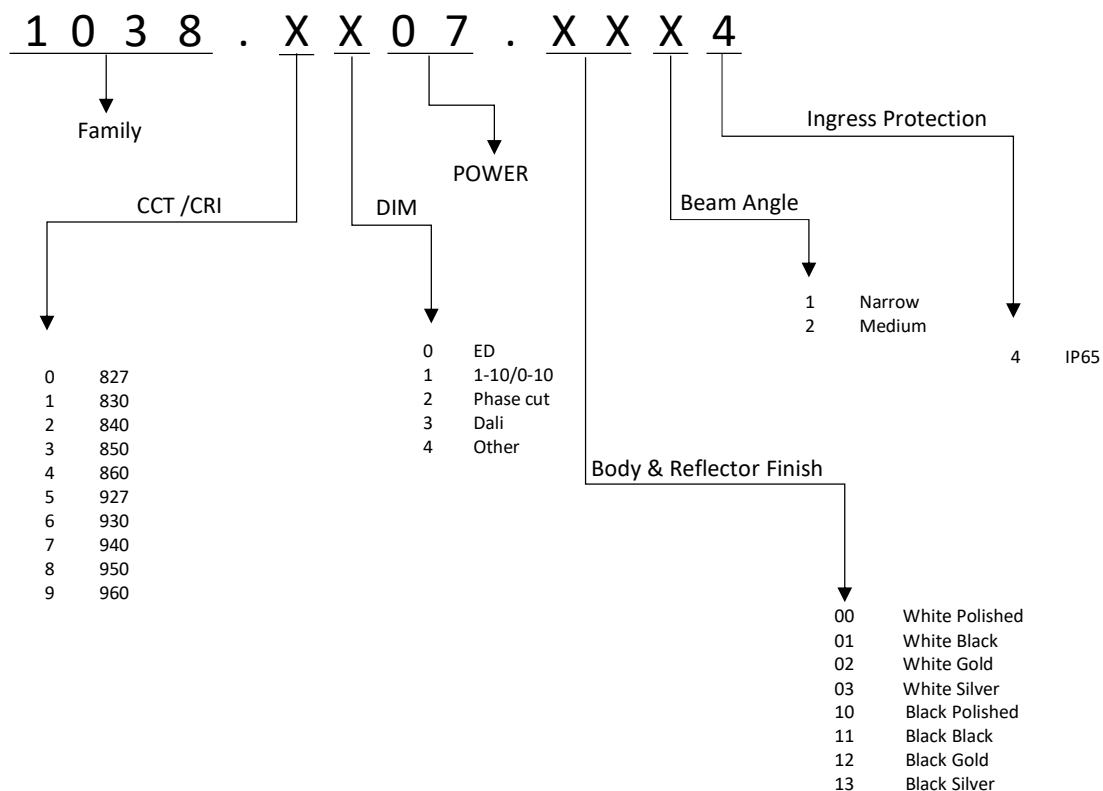

CE IP 65

1038

Recessed Down Light

TECHNICAL DATA

Mounting: Recessed
Body: Diecast Aluminium
Colour: White, Black
Protection: IP65
Operation temperature: 0~35°

ELECTRICAL DATA

Power: 7-18W
Type of Equipment: ED, Dimmable on request
Power factor: 0.9<
Input Voltage: AC 220-240V 50/60Hz

OPTICAL DATA

Beam Angle: 15 / 24 / 36°
Way of lighting: Direct
Diffuser: Glass
CCT: 3000K, 4000K, 5000K
CRI: 80<

GENERAL DATA

Warranty: 5Years
Application : Office, Residential, Hospitals

Code	Type of Equipment	Power	CRI / Ra	Luminous Efficacy	Lumens	Operating Temperature Range
1038.XX10.XXX4	ED/DIM	10	80/90	100	1000	0 - 35
1038.XX15.XXX4	ED/DIM	15	80/90	100	1500	0 - 35
1038.XX18.XXX4	ED/DIM	18	80/90	100	1800	0 - 35

Power tolerance +/- 5%.
 Colour temperature tolerance +/- 5%.

The EKO-LED Company reserves right to introduce any construction changes and improvements into the lighting.

ORDER DETAILS

Code	Dimension (mm)	Cutout (mm)
1038.XX10.XXX4	D 84 X H 65	75
1038.XX15.XXX4	D 104 X H 70	95
1038.XX18.XXX4	D 104 X H 70	95