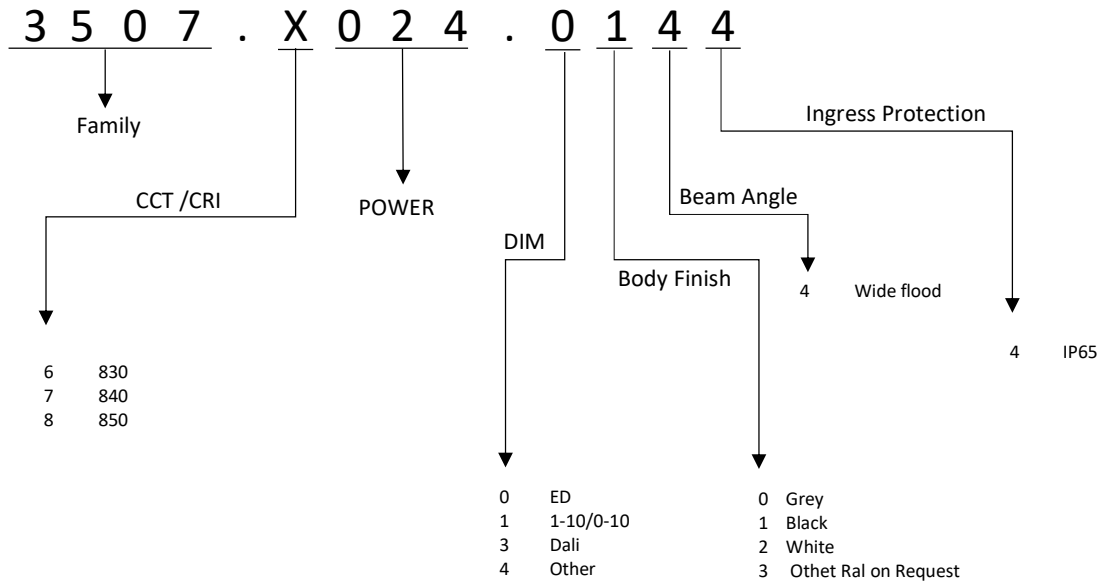

OPTICAL DATA

Beam Angle: Wide Beam
Way of lighting: Direct
Diffuser: PC
CCT: 3000K, 4000K, 5000K
CRI: 80<

GENERAL DATA

Warranty:
Application : Halls, Staircases, Corridors

Code	Type of Equipment	Power	CRI / Ra	Luminous Efficacy	Lumens	Operating Temperature Range
3507.X024.XX44	ED	24	85	72	1728	0 - 50

ORDER DETAILS

Input Voltage: 220 – 240V

Code

3507.X024.XX44

Dimension (mm)

D 276 X H: 92

PHOTOMETRIC DISTRIBUTIONS

Please note that the standard luminaire is not intended for use in an environment with a high degree of salinity. If it is required to adapt the luminaire to work in such an environment, please contact our Sales Department to confirm the possibility of using an additional protective coating.