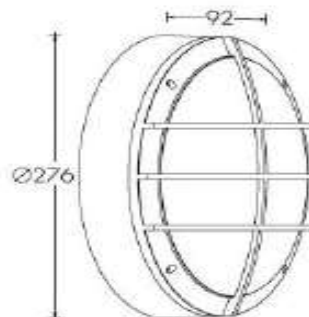

ORDER DETAILS

Input Voltage: 220 – 240V

Code

3507.X024.XX44

Dimension (mm)

D 276 X H: 92

PHOTOMETRIC DISTRIBUTIONS

Please note that the standard luminaire is not intended for use in an environment with a high degree of salinity. If it is required to adapt the luminaire to work in such an environment, please contact our Sales Department to confirm the possibility of using an additional protective coating.