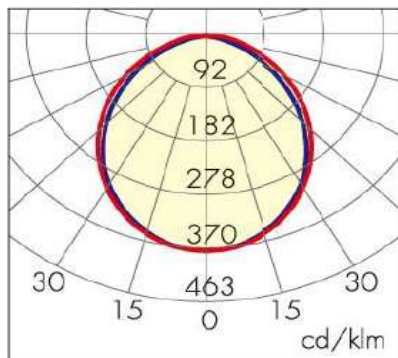

OPTICAL DATA

Beam Angle: Wide Beam
Way of lighting: Direct
Diffuser: PC
CCT: 3000K, 4000K, 5000K
CRI: 80<

GENERAL DATA

Warranty:
Application : Halls, Staircases, Corridors

Code	Type of Equipment	Power	CRI / Ra	Luminous Efficacy	Lumens	Operating Temperature Range
3507.X024.XX44	ED	24	85	72	1728	0 - 50

ORDER DETAILS

Input Voltage: 220 – 240V

Code

3507.X024.XX44

Dimension (mm)

D 276 X H: 92

PHOTOMETRIC DISTRIBUTIONS

Please note that the standard luminaire is not intended for use in an environment with a high degree of salinity. If it is required to adapt the luminaire to work in such an environment, please contact our Sales Department to confirm the possibility of using an additional protective coating.