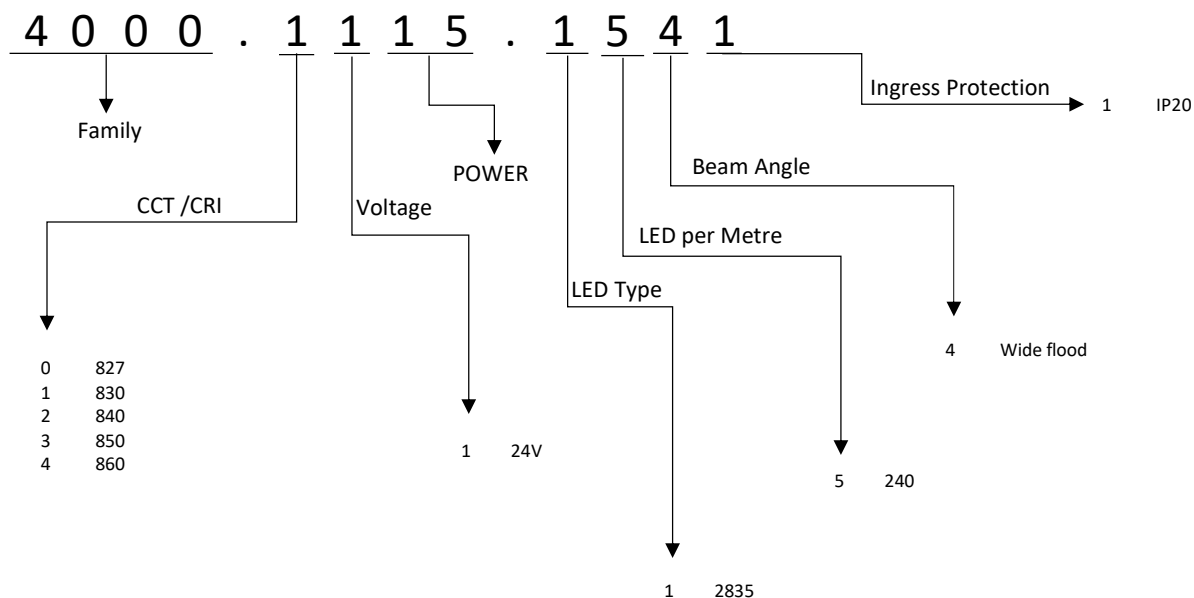

ORDER DETAILS