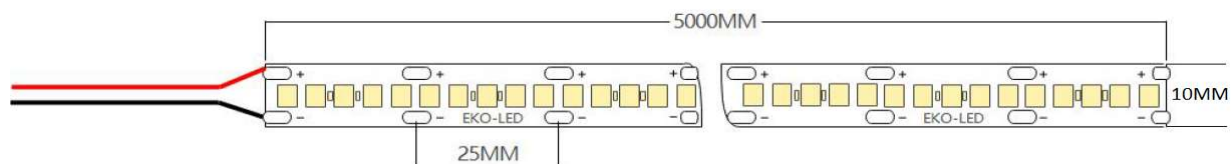

Code	Dimension (mm)
4000.1105.1541	L 5000 x W 10
4000.2105.1541	L 5000 x W 10
4000.1110.1541	L 5000 x W 10
4000.2110.1541	L 5000 x W 10
4000.1115.1541	L 5000 x W 10
4000.2115.1541	L 5000 x W 10
4000.1120.1541	L 5000 x W 10
4000.2120.1541	L 5000 x W 10