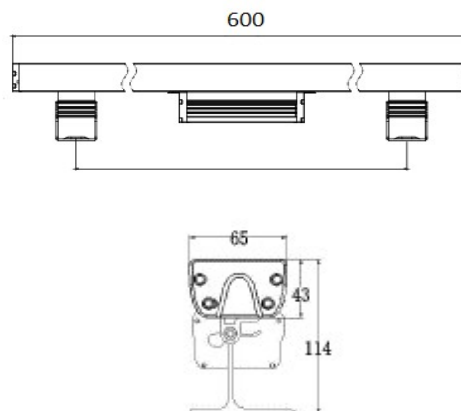

CE IP 67

5250

Linear Wall Washer

TECHNICAL DATA

Mounting: Surface
Body: Diecast Aluminium
Colour: White, Black, Dark Grey
Protection: IP67
Operation temperature: 0-50

ELECTRICAL DATA

Power:
Type of Equipment: ED, Dimmable on request
Power factor: 0.9<

ORDER DETAILS

Code

Dimension (mm)

5250.6030.0115

L 600 X W 65 X H 43

PHOTOMETRIC DISTRIBUTIONS

Please note that the standard luminaire is not intended for use in an environment with a high degree of salinity. If it is required to adapt the luminaire to work in such an environment, please contact our Sales Department to confirm the possibility of using an additional protective coating.