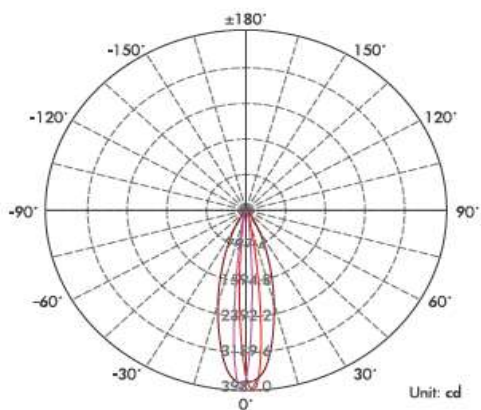

ORDER DETAILS

Code

Dimension (mm)

5250.6030.0115

L 600 X W 65 X H 43

PHOTOMETRIC DISTRIBUTIONS

Please note that the standard luminaire is not intended for use in an environment with a high degree of salinity. If it is required to adapt the luminaire to work in such an environment, please contact our Sales Department to confirm the possibility of using an additional protective coating.