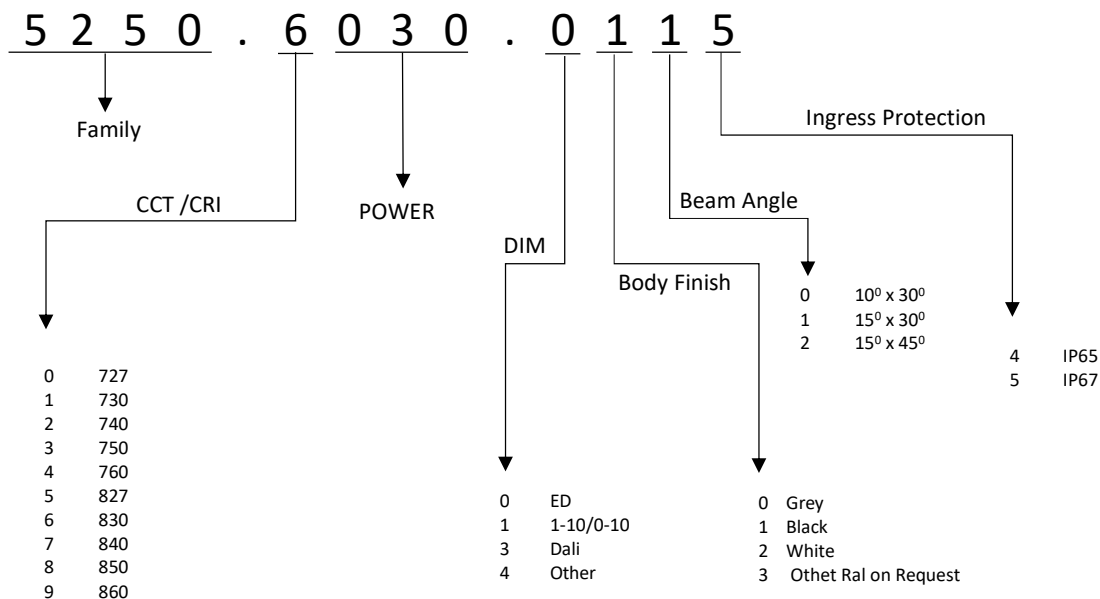

CE IP 67

5250

Linear Wall Washer

TECHNICAL DATA

Mounting: Surface
Body: Diecast Aluminium
Colour: White, Black, Dark Grey
Protection: IP67
Operation temperature: 0-50

ELECTRICAL DATA

Power:
Type of Equipment: ED, Dimmable on request
Power factor: 0.9<

OPTICAL DATA

Beam Angle:
Way of lighting: Direct
Diffuser: Tempered Glass
CCT: 3000K, 4000K, 5000K
CRI: 70/80<

GENERAL DATA

Warranty:
Application : Parking, Parks, Gardens

Code	Type of Equipment	Power	CRI / Ra	Luminous Efficacy	Lumens	Operating Temperature Range
5250.6030.0115	ED/DIM	30W	70/80	80	2400	0 - 50

ORDER DETAILS

Code

Dimension (mm)

5250.6030.0115

L 600 X W 65 X H 43

PHOTOMETRIC DISTRIBUTIONS

Please note that the standard luminaire is not intended for use in an environment with a high degree of salinity. If it is required to adapt the luminaire to work in such an environment, please contact our Sales Department to confirm the possibility of using an additional protective coating.