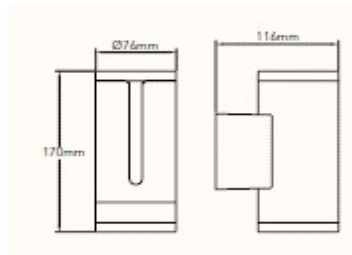

ORDER DETAILS

Code

Dimension (mm)

3500.X008.0144

L 170 X W 116 X D 76

PHOTOMETRIC DISTRIBUTIONS

Please note that the standard luminaire is not intended for use in an environment with a high degree of salinity. If it is required to adapt the luminaire to work in such an environment, please contact our Sales Department to confirm the possibility of using an additional protective coating.