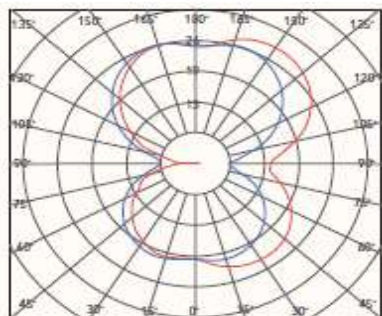

ORDER DETAILS

Code

Dimension (mm)

3500.X008.0144

L 170 X W 116 X D 76

PHOTOMETRIC DISTRIBUTIONS

Please note that the standard luminaire is not intended for use in an environment with a high degree of salinity. If it is required to adapt the luminaire to work in such an environment, please contact our Sales Department to confirm the possibility of using an additional protective coating.