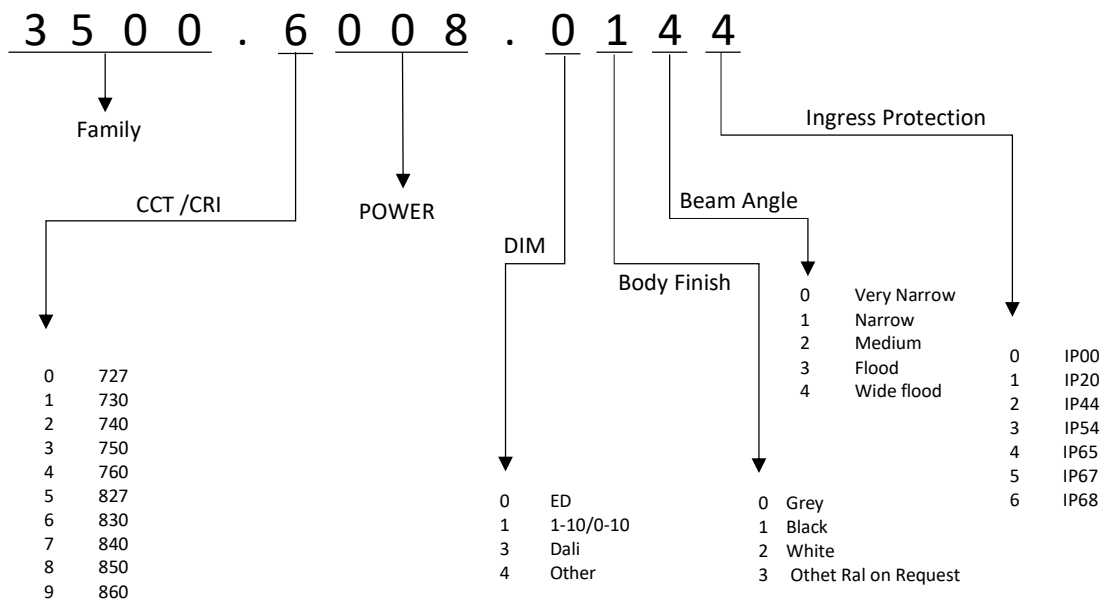

CE IP 65

3500

Wall Light

TECHNICAL DATA

Mounting: Surface
Body: Diecast Aluminium
Colour: White, Black, Dark Grey
Protection: IP65
Operation temperature: 0-50

ELECTRICAL DATA

Power: 8W
Type of Equipment: ED, Dimmable on request
Power factor: 0.9<

OPTICAL DATA

Beam Angle:
Way of lighting: Direct
Diffuser: PC
CCT: 3000K, 4000K, 5000K
CRI: 70/80<

GENERAL DATA

Warranty:
Application : Parking, Parks, Gardens

Code	Type of Equipment	Power	CRI / Ra	Luminous Efficacy	Lumens	Operating Temperature Range
3500.6008.0144	ED/DIM	8W	70/80	26	210	0 - 50

ORDER DETAILS

Code

Dimension (mm)

3500.X008.0144

L 170 X W 116 X D 76

PHOTOMETRIC DISTRIBUTIONS

Please note that the standard luminaire is not intended for use in an environment with a high degree of salinity. If it is required to adapt the luminaire to work in such an environment, please contact our Sales Department to confirm the possibility of using an additional protective coating.