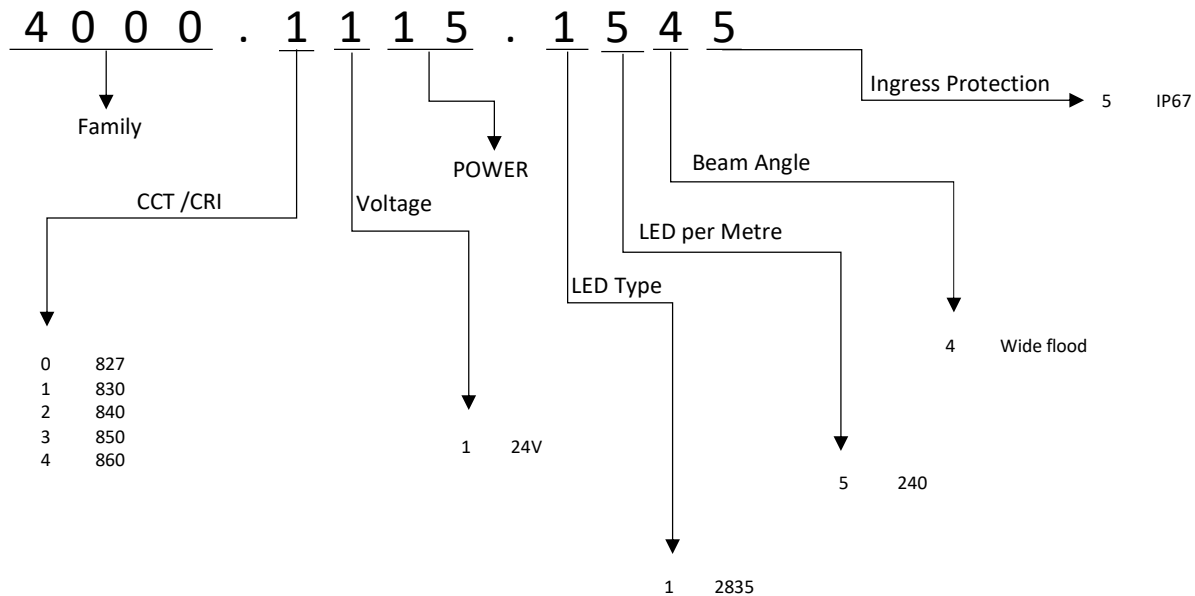

ORDER DETAILS