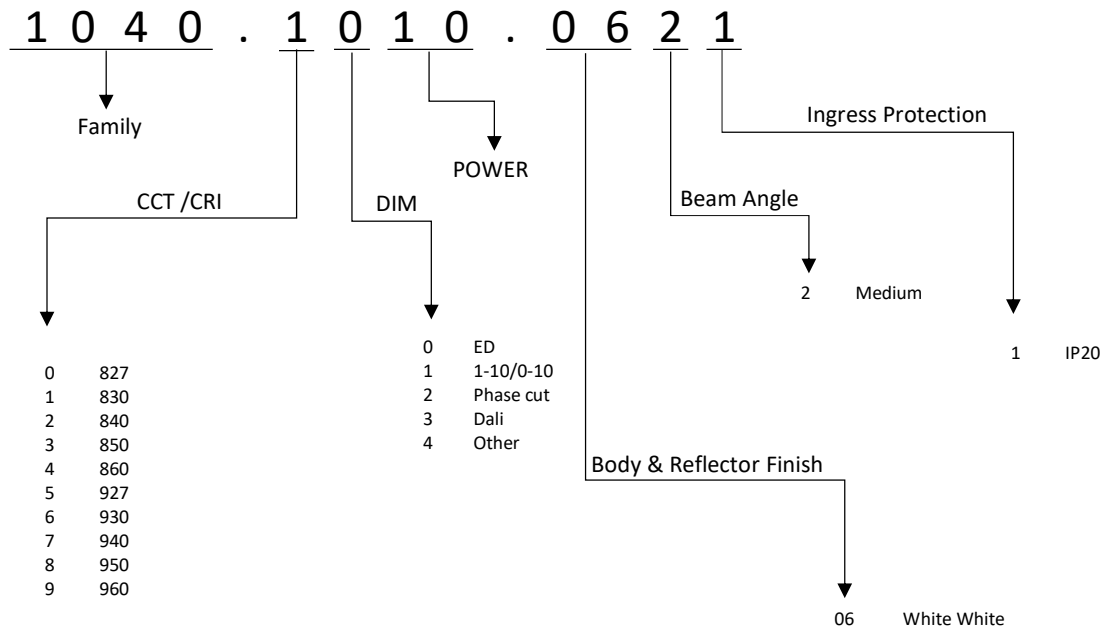

### OPTICAL DATA

**Beam Angle:** 24  
**Way of lighting:** Direct  
**Diffuser:** Acrylic  
**CCT:** 3000K, 4000K, 5000K  
**CRI:** 80<

## ORDER DETAILS

| Code           | Dimension (mm) | Cutout (mm) |
|----------------|----------------|-------------|
| 1040.XX10.0621 | D 87 X H 40    | 75          |
| 1040.XX14.0621 | D 106 X H 45   | 95          |
| 1040.XX18.0621 | D 135 X H 55   | 120         |
| 1040.XX28.0621 | D 175 X H 65   | 160         |