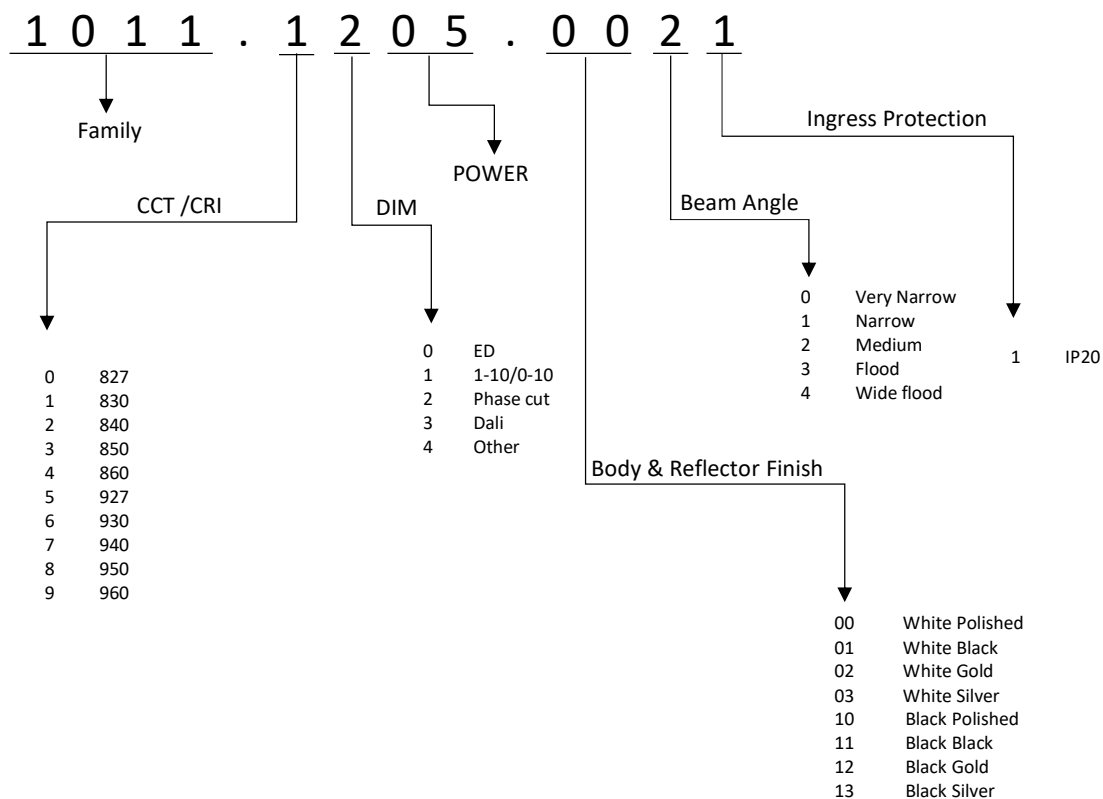

ORDER DETAILS

Code	Dimension (mm)	Cutout (mm)
1011.1005.0021	D 40 X H 58	35
1011.1010.0021	D 60 X H 82	55
1011.1018.0021	D 75 X H 100	70

Please note that the standard luminaire is not intended for use in an environment with a high degree of salinity. If it is required to adapt the luminaire to work in such an environment, please contact our Sales Department to confirm the possibility of using an additional protective coating. The operating temperature ranges apply only to luminaires used in the outdoor environment.

Power tolerance +/- 5%.

Colour temperature tolerance +/- 5%.

The EKO-LED Company reserves right to introduce any construction changes and improvements into the lighting.