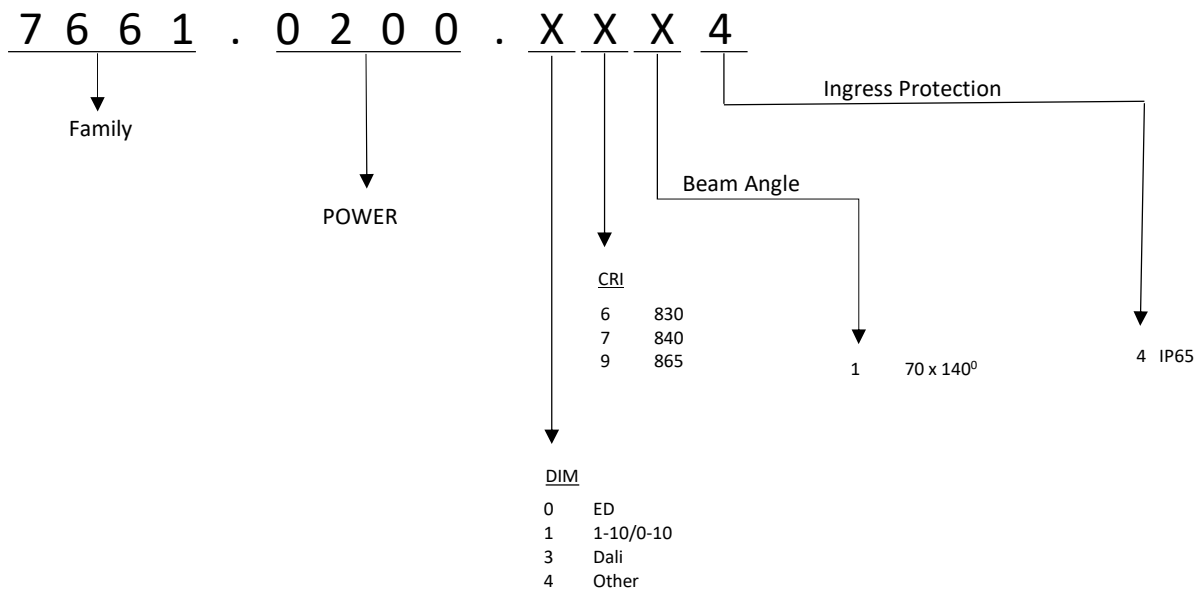

Accessories :

**** Philips Driver & Philips LED 3030 Chip**

Code	Type of			Luminous		Operating Temperature
	Equipment	Power	CRI / Ra	Efficacy	Lumens	Range
7661.0200.XXX4	ED	200	80	140	28000	-30° ~ +50°
7661.0300.XXX4	ED	300	80	140	42000	-30° ~ +50°
7661.0400.XXX4	ED	400	80	140	56000	-30° ~ +50°

ORDER DETAILS

Code	Dimension (mm)
7661.0200.XXX4	345 X 230 X 150
7661.0300.XXX4	345 X 350 X 150
7661.0400.XXX4	345 X 470 X 150

Please note that the standard luminaire is not intended for use in an environment with a high degree of salinity. If it is required to adapt the luminaire to work in such an environment, please contact our Sales Department to confirm the possibility of using an additional protective coating.
 The operating temperature ranges apply only to luminaires used in the outdoor environment.
 Power tolerance +/- 5%. Colour temperature tolerance +/- 5%.