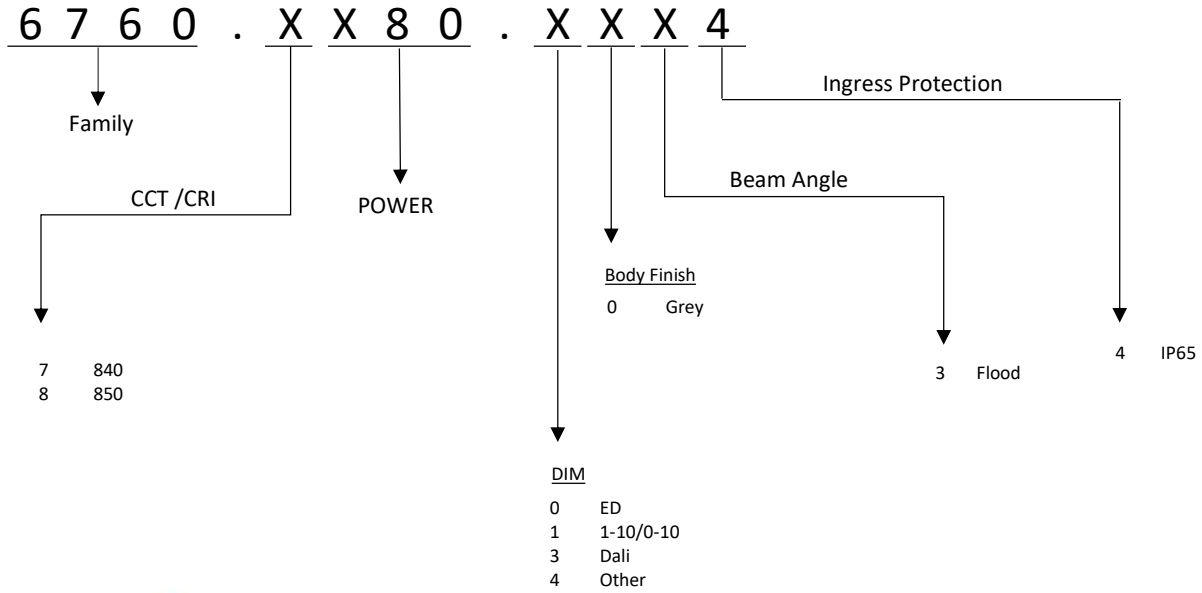

ORDER DETAILS

Code	Dimension (mm)
6760.XX80.XXX4	L 425 X W 320 X H 108
6760.X125.XXX4	L 425 X W 320 X H 108
6760.X145.XXX4	L 425 X W 320 X H 108
6760.X200.XXX4	L 425 X W 320 X H 108