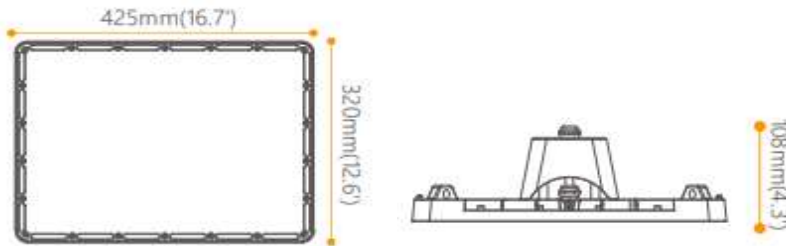

ORDER DETAILS

| Code | Dimension (mm) |
|----------------|-----------------------|
| 6760.XX80.XXX4 | L 425 X W 320 X H 108 |
| 6760.X125.XXX4 | L 425 X W 320 X H 108 |
| 6760.X145.XXX4 | L 425 X W 320 X H 108 |
| 6760.X200.XXX4 | L 425 X W 320 X H 108 |