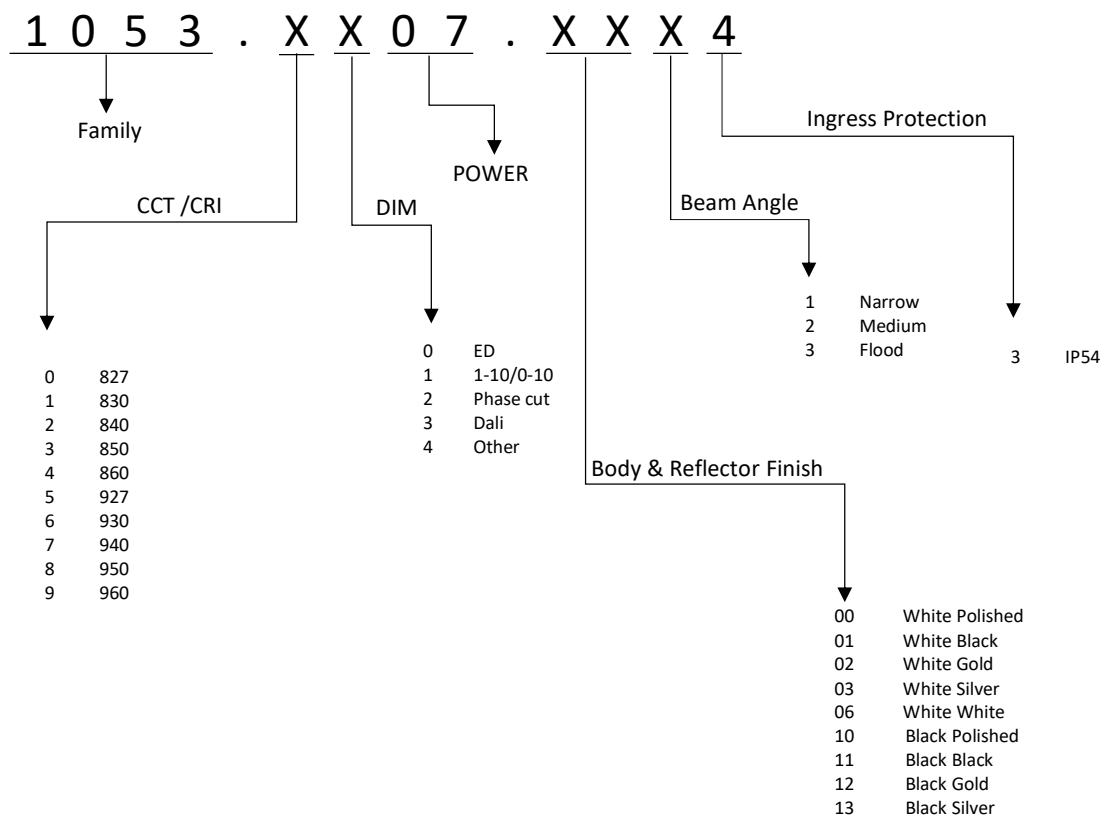

CE IP 54

1053

Recessed Down Light

TECHNICAL DATA

Mounting: Recessed
Body: Diecast Aluminium
Colour: White, Black
Protection: IP54
Operation temperature: 0~35°

ELECTRICAL DATA

Power: 7-18W
Type of Equipment: ED, Dimmable on request
Power factor: 0.9<
Input Voltage: AC 220-240V 50/60Hz

OPTICAL DATA

Beam Angle: 15 / 24 / 36°
Way of lighting: Direct
Diffuser: Glass
CCT: 3000K, 4000K, 5000K
CRI: 80<

GENERAL DATA

Warranty: 5Years
Application : Office, Residential, Hospitals

Code	Type of Equipment	Power	CRI / Ra	Luminous Efficacy	Lumens	Operating Temperature Range
1052.XX07.XXX4	ED/DIM	7	80/90	100	700	0 - 35
1052.XX10.XXX4	ED/DIM	10	80/90	100	1000	0 - 35
1052.XX12.XXX4	ED/DIM	12	80/90	100	1200	0 - 35
1052.XX15.XXX4	ED/DIM	15	80/90	100	1500	0 - 35
1052.XX18.XXX4	ED/DIM	18	80/90	100	1800	0 - 35

ORDER DETAILS

Code	Dimension (mm)	Cutout (mm)
1052.XX07.XXX4	D 71 X H 50	60
1052.XX10.XXX4	D 82 X H 58.5	75
1052.XX12.XXX4	D 82 X H 58.5	75
1052.XX15.XXX4	D 101 X H 66	90
1052.XX18.XXX4	D 101 X H 66	90