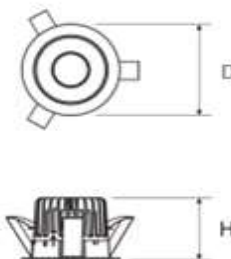

CE IP 20

1048

Recessed Down Light

TECHNICAL DATA

Mounting: Recessed
Body: Diecast Aluminium
Colour: White, Black
Protection: IP20
Operation temperature: 0-35

ELECTRICAL DATA

Power:
Type of Equipment: ED, Dimmable on request
Power factor: 0.5<
Input Voltage: AC 220-240V 50/60Hz

OPTICAL DATA

Beam Angle: 15 / 24 / 36
Way of lighting: Direct
Diffuser:
CCT: 3000K, 4000K, 5000K
CRI: 80<

GENERAL DATA

Warranty:
Application : Office, Residential, Shops, Hospitals

Code	Type of Equipment	Power	CRI / Ra	Luminous Efficacy	Lumens	Operating Temperature Range
1048.1003.0121	ED/DIM	3	80	90	270	0 - 35
1048.1005.0121	ED/DIM	5	80	90	450	0 - 35
1048.1007.0121	ED/DIM	7	80	90	630	0 - 35
1048.1009.0121	ED/DIM	9	80	90	810	0 - 35

The EKO-LED Company reserves right to introduce any construction changes and improvements into the lighting.

ORDER DETAILS

Code	Dimension (mm)	Cutout (mm)
1048.1003.0121	D 35 X H 45	30
1048.1005.0121	D 45 X H 52	40
1048.1007.0121	D 57 X H 61	50
1048.1009.0121	D 69 X H 69	60