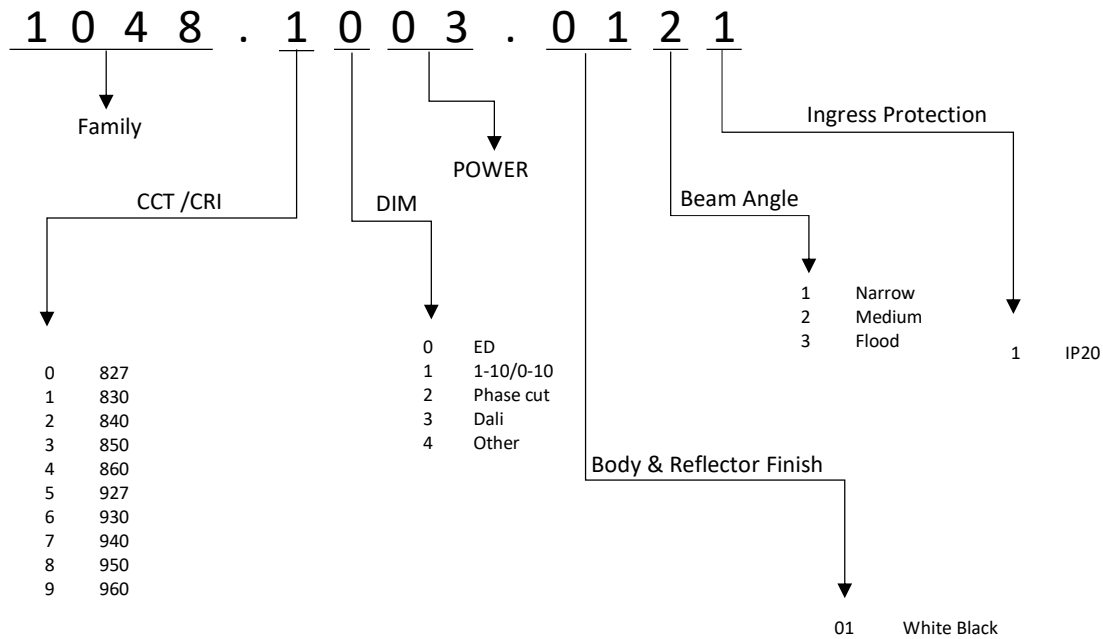

CE IP 20

1048

Recessed Down Light

TECHNICAL DATA

Mounting: Recessed
Body: Diecast Aluminium
Colour: White, Black
Protection: IP20
Operation temperature: 0-35

ELECTRICAL DATA

Power:
Type of Equipment: ED, Dimmable on request
Power factor: 0.5<
Input Voltage: AC 220-240V 50/60Hz

OPTICAL DATA

Beam Angle: 15 / 24 / 36
Way of lighting: Direct
Diffuser:
CCT: 3000K, 4000K, 5000K
CRI: 80<

GENERAL DATA

Warranty:
Application : Office, Residential, Shops, Hospitals

Code	Type of Equipment	Power	CRI / Ra	Luminous Efficacy	Lumens	Operating Temperature Range
1048.1003.0121	ED/DIM	3	80	90	270	0 - 35
1048.1005.0121	ED/DIM	5	80	90	450	0 - 35
1048.1007.0121	ED/DIM	7	80	90	630	0 - 35
1048.1009.0121	ED/DIM	9	80	90	810	0 - 35

The EKO-LED Company reserves right to introduce any construction changes and improvements into the lighting.

ORDER DETAILS

Code	Dimension (mm)	Cutout (mm)
1048.1003.0121	D 35 X H 45	30
1048.1005.0121	D 45 X H 52	40
1048.1007.0121	D 57 X H 61	50
1048.1009.0121	D 69 X H 69	60