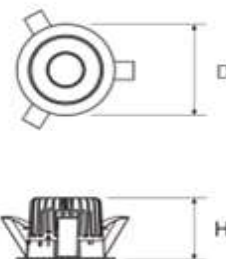

CE IP 20

1018

Recessed Down Light

TECHNICAL DATA

Mounting: Recessed
Body: Diecast Aluminium
Colour: White, Black
Protection: IP20
Operation temperature: 0-35

ELECTRICAL DATA

Power:
Type of Equipment: ED, Dimmable on request
Power factor: 0.5<
Input Voltage: AC 220-240V 50/60Hz

The EKO-LED Company reserves right to introduce any construction changes and improvements into the lighting.

ORDER DETAILS

Code	Dimension (mm)	Cutout (mm)
1018.1003.0031	D 50 X H 29	45

Please note that the standard luminaire is not intended for use in an environment with a high degree of salinity. If it is required to adapt the luminaire to work in such an environment, please contact our Sales Department to confirm the possibility of using an additional protective coating.
 The operating temperature ranges apply only to luminaires used in the outdoor environment.
 Power tolerance +/- 5%.
 Colour temperature tolerance +/- 5%.