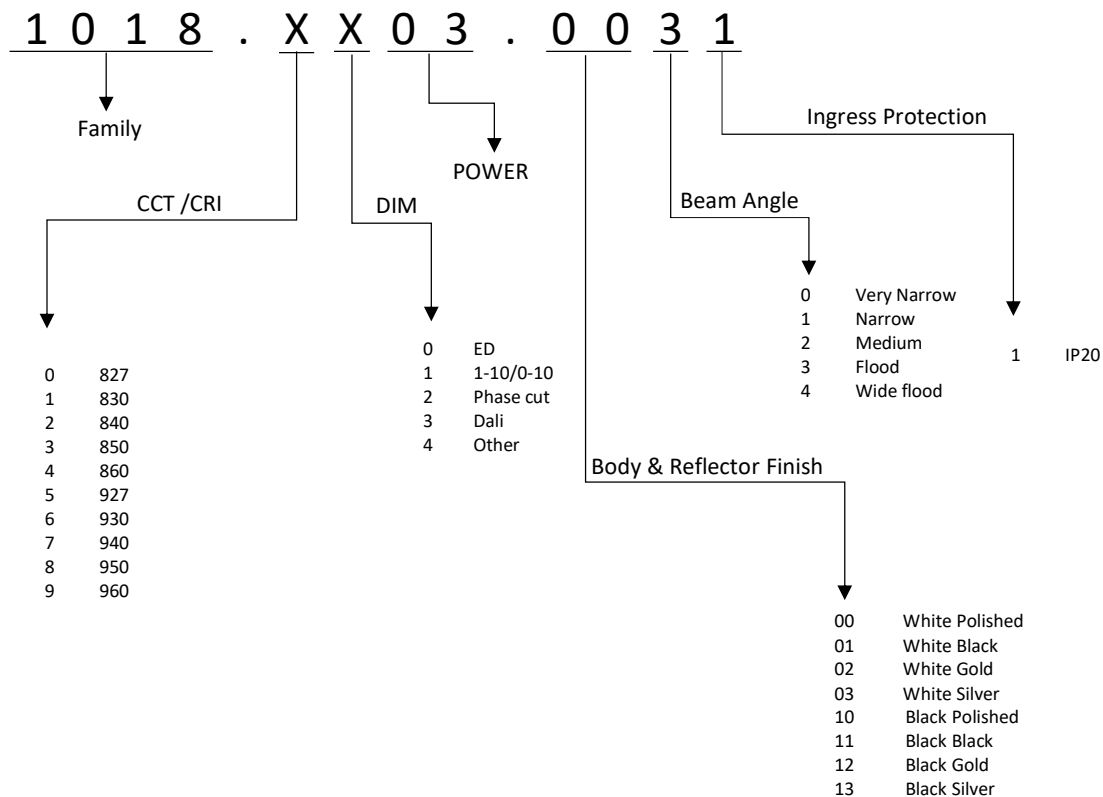

CE IP 20

1018

Recessed Down Light

TECHNICAL DATA

Mounting: Recessed
Body: Diecast Aluminium
Colour: White, Black
Protection: IP20
Operation temperature: 0-35

ELECTRICAL DATA

Power:
Type of Equipment: ED, Dimmable on request
Power factor: 0.5<
Input Voltage: AC 220-240V 50/60Hz

OPTICAL DATA

Beam Angle: 15 / 24 / 36
Way of lighting: Direct
Diffuser: Acrylic
CCT: 3000K, 4000K, 5000K
CRI: 80<

GENERAL DATA

Warranty: 5Years
Application : Office, Residential, Hospitals

Code	Type of Equipment	Power	CRI / Ra	Luminous Efficacy	Lumens	Operating Temperature Range
1018.1003.0031	ED/DIM	3	80/90	90	270	0 - 35

The EKO-LED Company reserves right to introduce any construction changes and improvements into the lighting.

ORDER DETAILS

Code	Dimension (mm)	Cutout (mm)
1018.1003.0031	D 50 X H 29	45

Please note that the standard luminaire is not intended for use in an environment with a high degree of salinity. If it is required to adapt the luminaire to work in such an environment, please contact our Sales Department to confirm the possibility of using an additional protective coating.
 The operating temperature ranges apply only to luminaires used in the outdoor environment.
 Power tolerance +/- 5%.
 Colour temperature tolerance +/- 5%.