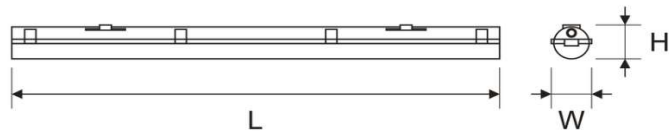

## ORDER DETAILS

Code	Dimension (mm)
2952.1005.0102	L 500 X W 120 X H 90