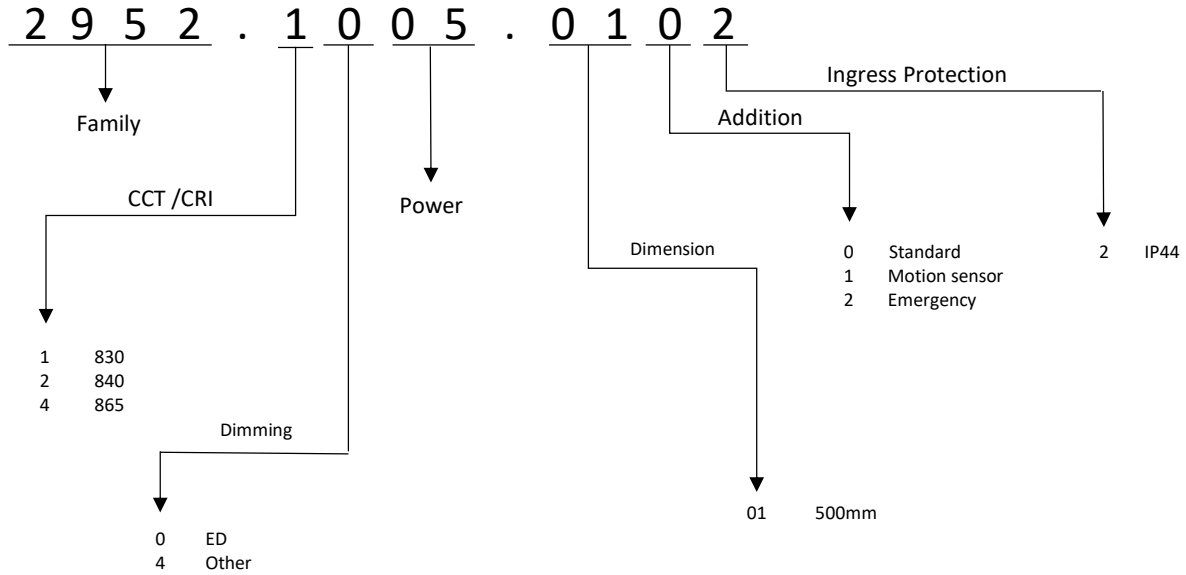

## ORDER DETAILS

Code	Dimension (mm)
2952.1005.0102	L 500 X W 120 X H 90