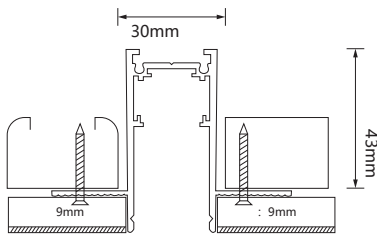

PRODUCT DATA

(L*W*H)

220V

86*86*40mm

zigbee

Intelligent Accessories

Zigbee

PRODUCT DATA

(L*W*H)

220V	86*86*40mm	zigbee
------	------------	--------

Intelligent Accessories

Zigbee

PRODUCT DATA

(L*W*H)			
65*65*12mm	5V	zigbee	
95*95*23mm	5V	zigbee	

LIGHTING

Magnetic Absorption Orbit

Magnetic Absorption Orbit

PRODUCT DATA

(L*W*H)		
500*26.6*28mm	/	0.5M
1000*26.6*28mm	/	1M
1500*26.6*28mm	/	1.5M
2000*26.6*28mm	/	2M
3000*26.6*28mm	/	3M

Magnetic Absorption Orbit

PRODUCT DATA

(L*W*H)		
500*26*46mm	/	0.5M
1000*26*46mm	/	1M
1500*26*46mm	/	1.5M
2000*26*46mm	/	2M
3000*26*46mm	/	3M

Magnetic Absorption Orbit

-  black
-  safe
-  slideable
-  creative modelling
-  touchable
-  four wire design
-  copper core rail
-  easy to install
-  high quality

PRODUCT DATA/

(L*W*H)

500*26*50mm	500*30*55mm	0.5M
1000*26*50mm	1000*30*55mm	1M
1500*26*50mm	1500*30*55mm	1.5M
2000*26*50mm	2000*30*55mm	2M
3000*26*50mm	2000*30*55mm	3M