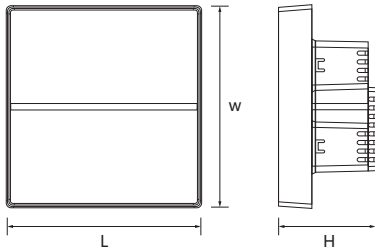

(L*W*H)

5W	Φ40*300mm	/	Zigbee 2700-6000k 3000K/ 4000K/6000K
----	-----------	---	--

Magnetic Ceiling Lamps

PRODUCT DATA

(L*W*H)

10W	Φ60*300mm	/	Zigbee 2700-6000k 3000K/ 4000K/6000K
-----	-----------	---	--

Magnetic Ceiling Lamps

PRODUCT DATA

(L*W*H)

10W	Φ60*300mm	/	Zigbee 2700-6000k 3000K/ 4000K/6000K
-----	-----------	---	--

LIGHTING

Intelligent Accessories

Intelligent Accessories

Zigbee

PRODUCT DATA

(L*W*H)

220V

86*86*40mm

zigbee

Intelligent Accessories

Zigbee

PRODUCT DATA

(L*W*H)

220V	86*86*40mm	zigbee
------	------------	--------

Intelligent Accessories

Zigbee

PRODUCT DATA

(L*W*H)			
65*65*12mm	5V	zigbee	
95*95*23mm	5V	zigbee	

LIGHTING

Magnetic Absorption Orbit