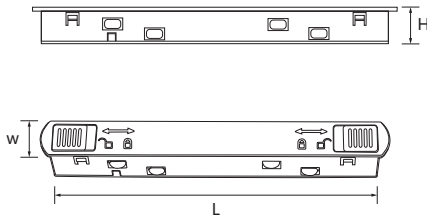

(L*W*H)

220V	86*86*40mm	zigbee
------	------------	--------

Intelligent Accessories

Zigbee

PRODUCT DATA

(L*W*H)			
65*65*12mm	5V	zigbee	
95*95*23mm	5V	zigbee	

LIGHTING

Magnetic Absorption Orbit

Magnetic Absorption Orbit

-  black
-  safe
-  slideable
-  creative modeling
-  touchable
-  four wire design
-  copper core rail
-  easy to install
-  high quality

PRODUCT DATA

(L*W*H)

500*26*46mm	500*35*60mm	0.5M
1000*26*46mm	1000*35*60mm	1M
1500*26*46mm	1500*35*60mm	1.5M
2000*26*46mm	2000*35*60mm	2M
3000*26*46mm	2000*35*60mm	3M

LIGHTING

Magnetic Power Connector

Magnetic Power Connector

- black
- 🔒 lock
- 🧲 magnet
- └ 90°
- 🔌 connector
- 🔧 easy to install
- 🛡️ high quality

Magnetic Power Connector

- black
- 🔒 lock
- 🧲 magnet
- └ 90°
- 🔌 connector
- 🔧 easy to install
- 🛡️ high quality

Magnetic Power Connector

- black
- 🔒 lock
- 🧲 magnet
- └ 90°
- 🔌 connector
- 🔧 easy to install
- 🛡️ high quality

Magnetic Power Connector

LIGHTING

Magnetic Suction Power Supply

Magnetic Suction Power Supply