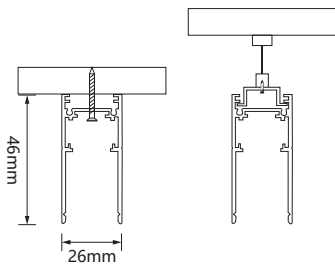

PRODUCT DATA

(L*W*H)

220V

86*86*40mm

zigbee

Intelligent Accessories

Zigbee

PRODUCT DATA

(L*W*H)

220V	86*86*40mm	zigbee
------	------------	--------

Intelligent Accessories

Zigbee

PRODUCT DATA

(L*W*H)			
65*65*12mm	5V	zigbee	
95*95*23mm	5V	zigbee	

LIGHTING

Magnetic Absorption Orbit

Magnetic Absorption Orbit

PRODUCT DATA

(L*W*H)		
500*26.6*28mm	/	0.5M
1000*26.6*28mm	/	1M
1500*26.6*28mm	/	1.5M
2000*26.6*28mm	/	2M
3000*26.6*28mm	/	3M

Magnetic Absorption Orbit

PRODUCT DATA

(L*W*H)		
500*26*46mm	/	0.5M
1000*26*46mm	/	1M
1500*26*46mm	/	1.5M
2000*26*46mm	/	2M
3000*26*46mm	/	3M

Magnetic Absorption Orbit

-  black
-  safe
-  slideable
-  creative modelling
-  touchable
-  four wire design
-  copper core rail
-  easy to install
-  high quality

PRODUCT DATA/

(L*W*H)

500*26*50mm	500*30*55mm	0.5M
1000*26*50mm	1000*30*55mm	1M
1500*26*50mm	1500*30*55mm	1.5M
2000*26*50mm	2000*30*55mm	2M
3000*26*50mm	2000*30*55mm	3M