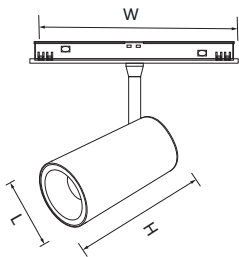

Magnetic Track Lamp

PRODUCT DATA

(L*W*H)

5W	112*22*45mm	/	Zigbee 2700-6000k 3000K/ 4000K/6000K
10W	220*22*45mm	/	Zigbee 2700-6000 3000K/ 4000K/6000K
20W	435*22*45mm	/	Zigbee 2700-6000k 3000K/ 4000K/6000K

Magnetic Track Lamp

PRODUCT DATA

(L*W*H)

5W	115*22*136mm /	Zigbee 2700-6000k 3000K/ 4000K/6000K
10W	225*22*136mm /	Zigbee 2700-6000k 3000K/ 4000K/6000K

Magnetic Track Lamp

(L*H*W)

10W	Φ45X100X130mm	Zigbee 2700-6000k 3000K/ 4000K/6000K
20W	Φ60X120X200mm	Zigbee 2700-6000k 3000K/ 4000K/6000K

Magnetic Track Lamp

PRODUCT DATA

(L*W*H)

10W	Φ60X150X200mm	Zigbee 2700-6000k 3000K/ 4000K/6000K
-----	---------------	--

LIGHTING

Magnetic Ceiling Lamps

Magnetic Ceiling Lamps

PRODUCT DATA