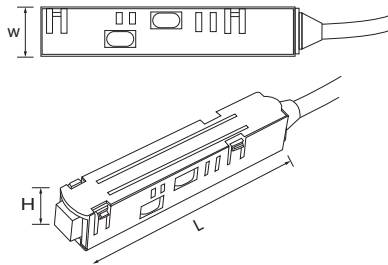

Magnetic Absorption Orbit

-  black
-  safe
-  slideable
-  creative modelling
-  touchable
-  four wire design
-  copper core rail
-  easy to install
-  high quality

PRODUCT DATA/

(L*W*H)

500*26*50mm	500*30*55mm	0.5M
1000*26*50mm	1000*30*55mm	1M
1500*26*50mm	1500*30*55mm	1.5M
2000*26*50mm	2000*30*55mm	2M
3000*26*50mm	2000*30*55mm	3M

Magnetic Absorption Orbit

-  black
-  safe
-  slideable
-  creative modeling
-  touchable
-  four wire design
-  copper core rail
-  easy to install
-  high quality

PRODUCT DATA

(L*W*H)

500*26*46mm	500*35*60mm	0.5M
1000*26*46mm	1000*35*60mm	1M
1500*26*46mm	1500*35*60mm	1.5M
2000*26*46mm	2000*35*60mm	2M
3000*26*46mm	2000*35*60mm	3M

LIGHTING

Magnetic Power Connector

Magnetic Power Connector

- black
- 🔒 lock
- 🧲 magnet
- └ 90°
- 🔌 connector
- 🔧 easy to install
- 🛡️ high quality

Magnetic Power Connector

- black
- 🔒 lock
- 🧲 magnet
- └ 90°
- 🔌 connector
- 🔧 easy to install
- 🛡️ high quality