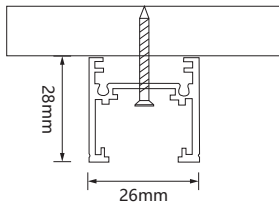

PRODUCT DATA

(L*W*H)

220V

86*86*40mm

zigbee

Intelligent Accessories

Zigbee

PRODUCT DATA

(L*W*H)

220V	86*86*40mm	zigbee
------	------------	--------

Intelligent Accessories

Zigbee

PRODUCT DATA

(L*W*H)			
65*65*12mm	5V	zigbee	
95*95*23mm	5V	zigbee	

LIGHTING

Magnetic Absorption Orbit

Magnetic Absorption Orbit

PRODUCT DATA

(L*W*H)		
500*26.6*28mm	/	0.5M
1000*26.6*28mm	/	1M
1500*26.6*28mm	/	1.5M
2000*26.6*28mm	/	2M
3000*26.6*28mm	/	3M

Magnetic Absorption Orbit

PRODUCT DATA

(L*W*H)		
500*26*46mm	/	0.5M
1000*26*46mm	/	1M
1500*26*46mm	/	1.5M
2000*26*46mm	/	2M
3000*26*46mm	/	3M

Magnetic Absorption Orbit

-  black
-  safe
-  slideable
-  creative modelling
-  touchable
-  four wire design
-  copper core rail
-  easy to install
-  high quality

PRODUCT DATA/

(L*W*H)

500*26*50mm	500*30*55mm	0.5M
1000*26*50mm	1000*30*55mm	1M
1500*26*50mm	1500*30*55mm	1.5M
2000*26*50mm	2000*30*55mm	2M
3000*26*50mm	2000*30*55mm	3M