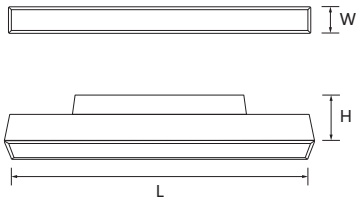

EKO LED

LIGHTING

Magnetic absorption no main lamp series

LIGHTING

Magnetic Track Lamp

Magnetic Track Lamp

PRODUCT DATA (L*W*H)

5W	150*22*45mm	/	Zigbee 2700-6000k 3000K/ 4000K/6000K
10W	300*22*45mm	/	Zigbee 2700-6000k 3000K/ 4000K/6000K
20W	600*22*45mm	/	Zigbee 2700-6000k 3000K/ 4000K/6000K

Magnetic Track Lamp

PRODUCT DATA

(L*W*H)

5W	112*22*45mm	/	Zigbee 2700-6000k 3000K/ 4000K/6000K
10W	220*22*45mm	/	Zigbee 2700-6000 3000K/ 4000K/6000K
20W	435*22*45mm	/	Zigbee 2700-6000k 3000K/ 4000K/6000K

Magnetic Track Lamp

PRODUCT DATA

(L*W*H)

5W	115*22*136mm /	Zigbee 2700-6000k 3000K/ 4000K/6000K
10W	225*22*136mm /	Zigbee 2700-6000k 3000K/ 4000K/6000K

Magnetic Track Lamp

(L*H*W)

10W	Φ45X100X130mm	Zigbee 2700-6000k 3000K/ 4000K/6000K
20W	Φ60X120X200mm	Zigbee 2700-6000k 3000K/ 4000K/6000K

(L*W*H)

220V	86*86*40mm	zigbee
------	------------	--------

Intelligent Accessories

Zigbee

PRODUCT DATA

(L*W*H)			
65*65*12mm	5V	zigbee	
95*95*23mm	5V	zigbee	

LIGHTING

Magnetic Absorption Orbit