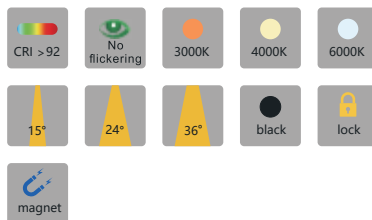

Magnetic Track Lamp

PRODUCT DATA

(L*W*H)

5W	115*22*136mm /	Zigbee 2700-6000k 3000K/ 4000K/6000K
10W	225*22*136mm /	Zigbee 2700-6000k 3000K/ 4000K/6000K

Magnetic Track Lamp

(L*H*W)

10W	Φ45X100X130mm	Zigbee 2700-6000k 3000K/ 4000K/6000K
20W	Φ60X120X200mm	Zigbee 2700-6000k 3000K/ 4000K/6000K

Magnetic Track Lamp

PRODUCT DATA

(L*W*H)

10W	Φ60X150X200mm	Zigbee 2700-6000k 3000K/ 4000K/6000K
-----	---------------	--

LIGHTING

Magnetic Ceiling Lamps

Magnetic Ceiling Lamps

PRODUCT DATA

(L*W*H)

5W	Φ40*300mm	/	Zigbee 2700-6000k 3000K/ 4000K/6000K
----	-----------	---	--

Magnetic Ceiling Lamps

PRODUCT DATA

(L*W*H)

10W	Φ60*300mm	/	Zigbee 2700-6000k 3000K/ 4000K/6000K
-----	-----------	---	--

Magnetic Ceiling Lamps

PRODUCT DATA

(L*W*H)

10W	Φ60*300mm	/	Zigbee 2700-6000k 3000K/ 4000K/6000K
-----	-----------	---	--

LIGHTING

Intelligent Accessories

Intelligent Accessories

Zigbee