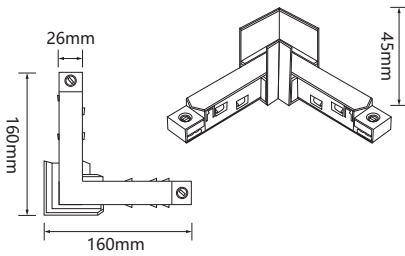

(L*W*H)

220V	86*86*40mm	zigbee
------	------------	--------

Intelligent Accessories

Zigbee

PRODUCT DATA

(L*W*H)			
65*65*12mm	5V	zigbee	
95*95*23mm	5V	zigbee	

LIGHTING

Magnetic Absorption Orbit

Magnetic Absorption Orbit

-  black
-  safe
-  slideable
-  creative modeling
-  touchable
-  four wire design
-  copper core rail
-  easy to install
-  high quality

PRODUCT DATA

(L*W*H)

500*26*46mm	500*35*60mm	0.5M
1000*26*46mm	1000*35*60mm	1M
1500*26*46mm	1500*35*60mm	1.5M
2000*26*46mm	2000*35*60mm	2M
3000*26*46mm	2000*35*60mm	3M

LIGHTING

Magnetic Power Connector

Magnetic Power Connector

- black
- 🔒 lock
- 🧲 magnet
- └ 90°
- 🔌 connector
- 🔧 easy to install
- 🛡️ high quality

Magnetic Power Connector

- black
- 🔒 lock
- 🧲 magnet
- └ 90°
- 🔌 connector
- 🔧 easy to install
- 🛡️ high quality

Magnetic Power Connector

- black
- 🔒 lock
- 🧲 magnet
- └ 90°
- 🔌 connector
- 🔧 easy to install
- 🛡️ high quality

Magnetic Power Connector

LIGHTING

Magnetic Suction Power Supply

Magnetic Suction Power Supply