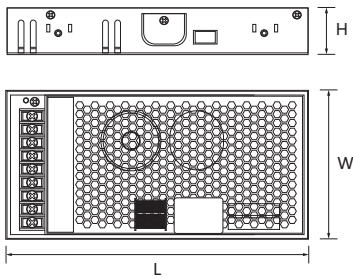

Magnetic Suction Power Supply

48V