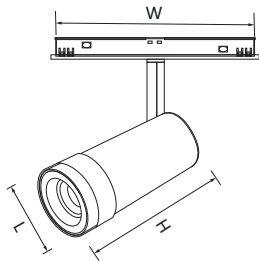

Magnetic Track Lamp

PRODUCT DATA

(L*W*H)

5W	112*22*45mm	/	Zigbee 2700-6000k 3000K/ 4000K/6000K
10W	220*22*45mm	/	Zigbee 2700-6000 3000K/ 4000K/6000K
20W	435*22*45mm	/	Zigbee 2700-6000k 3000K/ 4000K/6000K

Magnetic Track Lamp

PRODUCT DATA

(L*W*H)

5W	115*22*136mm /	Zigbee 2700-6000k 3000K/ 4000K/6000K
10W	225*22*136mm /	Zigbee 2700-6000k 3000K/ 4000K/6000K

Magnetic Track Lamp

(L*H*W)

10W	Φ45X100X130mm	Zigbee 2700-6000k 3000K/ 4000K/6000K
20W	Φ60X120X200mm	Zigbee 2700-6000k 3000K/ 4000K/6000K

Magnetic Track Lamp

PRODUCT DATA

(L*W*H)

10W	Φ60X150X200mm	Zigbee 2700-6000k 3000K/ 4000K/6000K
-----	---------------	--

LIGHTING

Magnetic Ceiling Lamps

Magnetic Ceiling Lamps

PRODUCT DATA

(L*W*H)

220V	86*86*40mm	zigbee
------	------------	--------

Intelligent Accessories

Zigbee

PRODUCT DATA

(L*W*H)			
65*65*12mm	5V	zigbee	
95*95*23mm	5V	zigbee	

LIGHTING

Magnetic Absorption Orbit