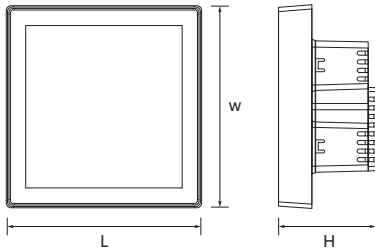

Magnetic Ceiling Lamps

PRODUCT DATA

(L*W*H)

10W	Φ60*300mm	/	Zigbee 2700-6000k 3000K/ 4000K/6000K
-----	-----------	---	--

LIGHTING

Intelligent Accessories

Intelligent Accessories

Zigbee

PRODUCT DATA

(L*W*H)

220V

86*86*40mm

zigbee

Intelligent Accessories

Zigbee

PRODUCT DATA

(L*W*H)

220V	86*86*40mm	zigbee
------	------------	--------

Intelligent Accessories

Zigbee

PRODUCT DATA

(L*W*H)			
65*65*12mm	5V	zigbee	
95*95*23mm	5V	zigbee	

LIGHTING

Magnetic Absorption Orbit

Magnetic Absorption Orbit

PRODUCT DATA

(L*W*H)		
500*26.6*28mm	/	0.5M
1000*26.6*28mm	/	1M
1500*26.6*28mm	/	1.5M
2000*26.6*28mm	/	2M
3000*26.6*28mm	/	3M

Magnetic Absorption Orbit

PRODUCT DATA

(L*W*H)		
500*26*46mm	/	0.5M
1000*26*46mm	/	1M
1500*26*46mm	/	1.5M
2000*26*46mm	/	2M
3000*26*46mm	/	3M