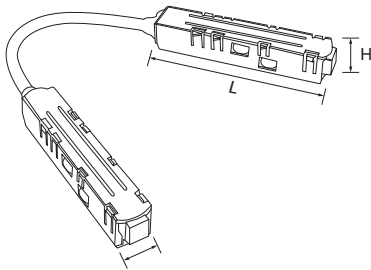

Magnetic Absorption Orbit

-  black
-  safe
-  slideable
-  creative modeling
-  touchable
-  four wire design
-  copper core rail
-  easy to install
-  high quality

PRODUCT DATA

(L*W*H)

500*26*46mm	500*35*60mm	0.5M
1000*26*46mm	1000*35*60mm	1M
1500*26*46mm	1500*35*60mm	1.5M
2000*26*46mm	2000*35*60mm	2M
3000*26*46mm	2000*35*60mm	3M

LIGHTING

Magnetic Power Connector

Magnetic Power Connector

- black
- 🔒 lock
- 🧲 magnet
- └ 90°
- 🔌 connector
- 🔧 easy to install
- 🛡️ high quality

Magnetic Power Connector

- black
- 🔒 lock
- 🧲 magnet
- └ 90°
- 🔌 connector
- 🔧 easy to install
- 🛡️ high quality

Magnetic Power Connector

- black
- 🔒 lock
- 🧲 magnet
- └ 90°
- 🔌 connector
- 🔧 easy to install
- 🛡️ high quality

Magnetic Power Connector

LIGHTING

Magnetic Suction Power Supply

Magnetic Suction Power Supply