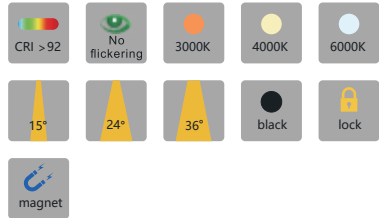

Magnetic Track Lamp

PRODUCT DATA

(L*W*H)

10W	Φ60X150X200mm	Zigbee 2700-6000k 3000K/ 4000K/6000K
-----	---------------	--

LIGHTING

Magnetic Ceiling Lamps

Magnetic Ceiling Lamps

PRODUCT DATA

(L*W*H)

5W	Φ40*300mm	/	Zigbee 2700-6000k 3000K/ 4000K/6000K
----	-----------	---	--

Magnetic Ceiling Lamps

PRODUCT DATA

(L*W*H)

10W	Φ60*300mm	/	Zigbee 2700-6000k 3000K/ 4000K/6000K
-----	-----------	---	--

Magnetic Ceiling Lamps

PRODUCT DATA

(L*W*H)

10W	Φ60*300mm	/	Zigbee 2700-6000k 3000K/ 4000K/6000K
-----	-----------	---	--

LIGHTING

Intelligent Accessories

Intelligent Accessories

Zigbee