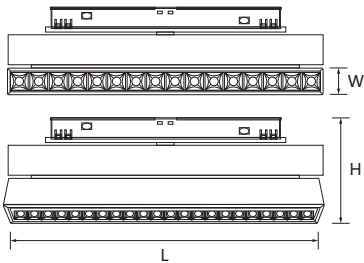

Magnetic Track Lamp

PRODUCT DATA

(L*W*H)

5W	112*22*45mm	/	Zigbee 2700-6000k 3000K/ 4000K/6000K
10W	220*22*45mm	/	Zigbee 2700-6000 3000K/ 4000K/6000K
20W	435*22*45mm	/	Zigbee 2700-6000k 3000K/ 4000K/6000K

Magnetic Track Lamp

PRODUCT DATA

(L*W*H)

5W	115*22*136mm /	Zigbee 2700-6000k 3000K/ 4000K/6000K
10W	225*22*136mm /	Zigbee 2700-6000k 3000K/ 4000K/6000K

Magnetic Track Lamp

(L*H*W)

10W	Φ45X100X130mm	Zigbee 2700-6000k 3000K/ 4000K/6000K
20W	Φ60X120X200mm	Zigbee 2700-6000k 3000K/ 4000K/6000K

Magnetic Track Lamp

PRODUCT DATA

(L*W*H)

10W	Φ60X150X200mm	Zigbee 2700-6000k 3000K/ 4000K/6000K
-----	---------------	--

LIGHTING

Magnetic Ceiling Lamps

Magnetic Ceiling Lamps

PRODUCT DATA