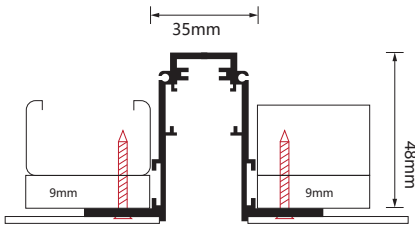

(L*W*H)

220V	86*86*40mm	zigbee
------	------------	--------

Intelligent Accessories

Zigbee

PRODUCT DATA

(L*W*H)			
65*65*12mm	5V	zigbee	
95*95*23mm	5V	zigbee	

LIGHTING

Magnetic Absorption Orbit

Magnetic Absorption Orbit

PRODUCT DATA

(L*W*H)		
500*26.6*28mm	/	0.5M
1000*26.6*28mm	/	1M
1500*26.6*28mm	/	1.5M
2000*26.6*28mm	/	2M
3000*26.6*28mm	/	3M

Magnetic Absorption Orbit

PRODUCT DATA

(L*W*H)		
500*26*46mm	/	0.5M
1000*26*46mm	/	1M
1500*26*46mm	/	1.5M
2000*26*46mm	/	2M
3000*26*46mm	/	3M

Magnetic Absorption Orbit

-  black
-  safe
-  slideable
-  creative modelling
-  touchable
-  four wire design
-  copper core rail
-  easy to install
-  high quality

PRODUCT DATA/

(L*W*H)

500*26*50mm	500*30*55mm	0.5M
1000*26*50mm	1000*30*55mm	1M
1500*26*50mm	1500*30*55mm	1.5M
2000*26*50mm	2000*30*55mm	2M
3000*26*50mm	2000*30*55mm	3M

Magnetic Absorption Orbit

-  black
-  safe
-  slideable
-  creative modeling
-  touchable
-  four wire design
-  copper core rail
-  easy to install
-  high quality

PRODUCT DATA

(L*W*H)

500*26*46mm	500*35*60mm	0.5M
1000*26*46mm	1000*35*60mm	1M
1500*26*46mm	1500*35*60mm	1.5M
2000*26*46mm	2000*35*60mm	2M
3000*26*46mm	2000*35*60mm	3M