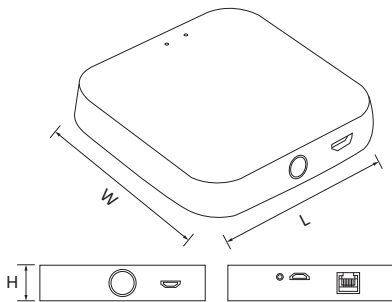

Magnetic Ceiling Lamps

PRODUCT DATA

(L*W*H)

10W	Φ60*300mm	/	Zigbee 2700-6000k 3000K/ 4000K/6000K
-----	-----------	---	--

LIGHTING

Intelligent Accessories

Intelligent Accessories

Zigbee

PRODUCT DATA

(L*W*H)

220V

86*86*40mm

zigbee

Intelligent Accessories

Zigbee

PRODUCT DATA

(L*W*H)

220V	86*86*40mm	zigbee
------	------------	--------

Intelligent Accessories

Zigbee

PRODUCT DATA

(L*W*H)			
65*65*12mm	5V	zigbee	
95*95*23mm	5V	zigbee	

LIGHTING

Magnetic Absorption Orbit