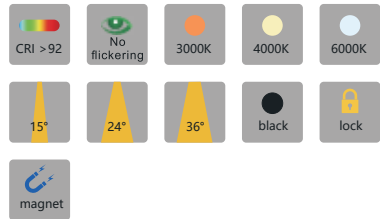

Magnetic Track Lamp

PRODUCT DATA

(L*W*H)

5W	112*22*45mm	/	Zigbee 2700-6000k 3000K/ 4000K/6000K
10W	220*22*45mm	/	Zigbee 2700-6000 3000K/ 4000K/6000K
20W	435*22*45mm	/	Zigbee 2700-6000k 3000K/ 4000K/6000K

Magnetic Track Lamp

PRODUCT DATA

(L*W*H)

5W	115*22*136mm /	Zigbee 2700-6000k 3000K/ 4000K/6000K
10W	225*22*136mm /	Zigbee 2700-6000k 3000K/ 4000K/6000K

Magnetic Track Lamp

(L*H*W)

10W	Φ45X100X130mm	Zigbee 2700-6000k 3000K/ 4000K/6000K
20W	Φ60X120X200mm	Zigbee 2700-6000k 3000K/ 4000K/6000K

Magnetic Track Lamp

PRODUCT DATA

(L*W*H)

10W	Φ60X150X200mm	Zigbee 2700-6000k 3000K/ 4000K/6000K
-----	---------------	--

LIGHTING

Magnetic Ceiling Lamps

Magnetic Ceiling Lamps

PRODUCT DATA

(L*W*H)

5W	Φ40*300mm	/	Zigbee 2700-6000k 3000K/ 4000K/6000K
----	-----------	---	--

Magnetic Ceiling Lamps

PRODUCT DATA

(L*W*H)

10W	Φ60*300mm	/	Zigbee 2700-6000k 3000K/ 4000K/6000K
-----	-----------	---	--