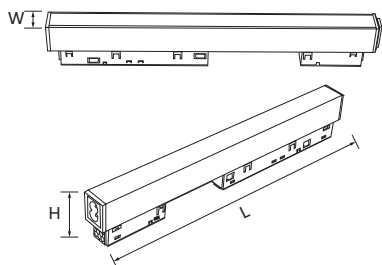

LIGHTING

Magnetic Power Connector

Magnetic Power Connector

- black
- 🔒 lock
- 🧲 magnet
- └ 90°
- 🔌 connector
- 🔧 easy to install
- 🛡️ high quality

Magnetic Power Connector

- black
- 🔒 lock
- 🧲 magnet
- └ 90°
- 🔌 connector
- 🔧 easy to install
- 🛡️ high quality

Magnetic Power Connector

- black
- 🔒 lock
- 🧲 magnet
- └ 90°
- 🔌 connector
- 🔧 easy to install
- 🛡️ high quality

Magnetic Power Connector

LIGHTING

Magnetic Suction Power Supply

Magnetic Suction Power Supply

48V

- black
- transformer
- safe
- magnet
- easy to install
- high quality
- lock

PRODUCT DATA

100W	159*97*30mm	200-240V
200W	215*115*30mm	200-240V

Magnetic Suction Power Supply

48V

PRODUCT DATA

(L*W*H)